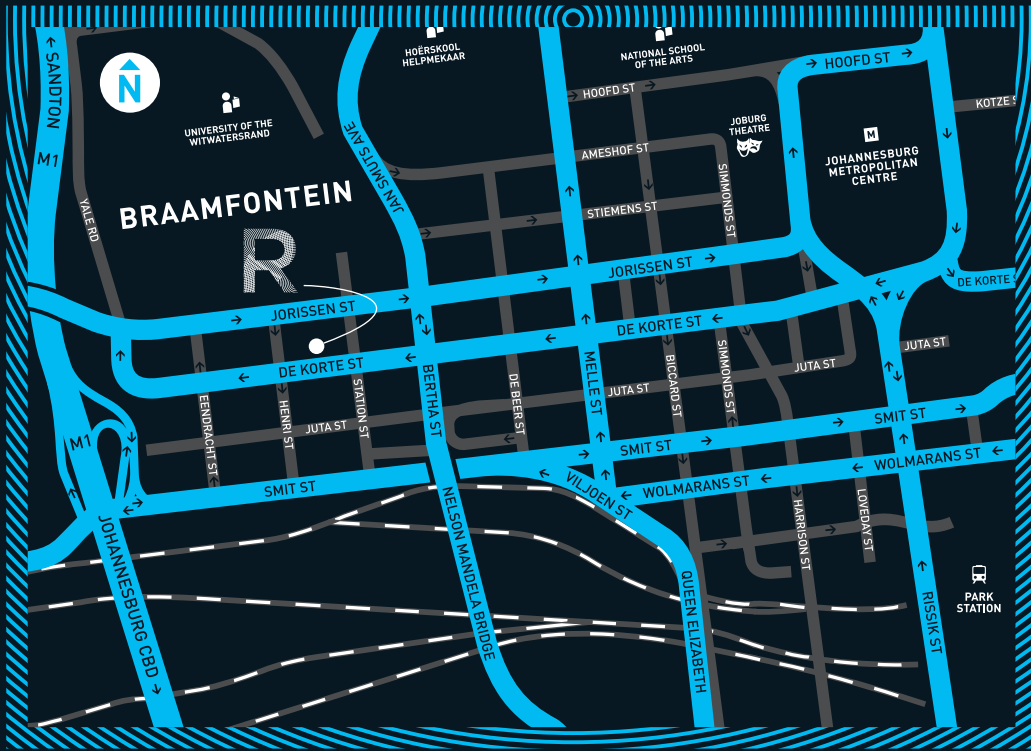

WHERE TO FIND US

From the M1

- Take the Smit Street off-ramp and turn left into Smit Street
- Take the second left into Station Street
- Cross over De Korte Street
- Secure underground parking is immediately left off Station Street
- South Point Towers is on the corner of De Korte and Station Streets
- Take the elevators to the 22nd floor of South Point Towers